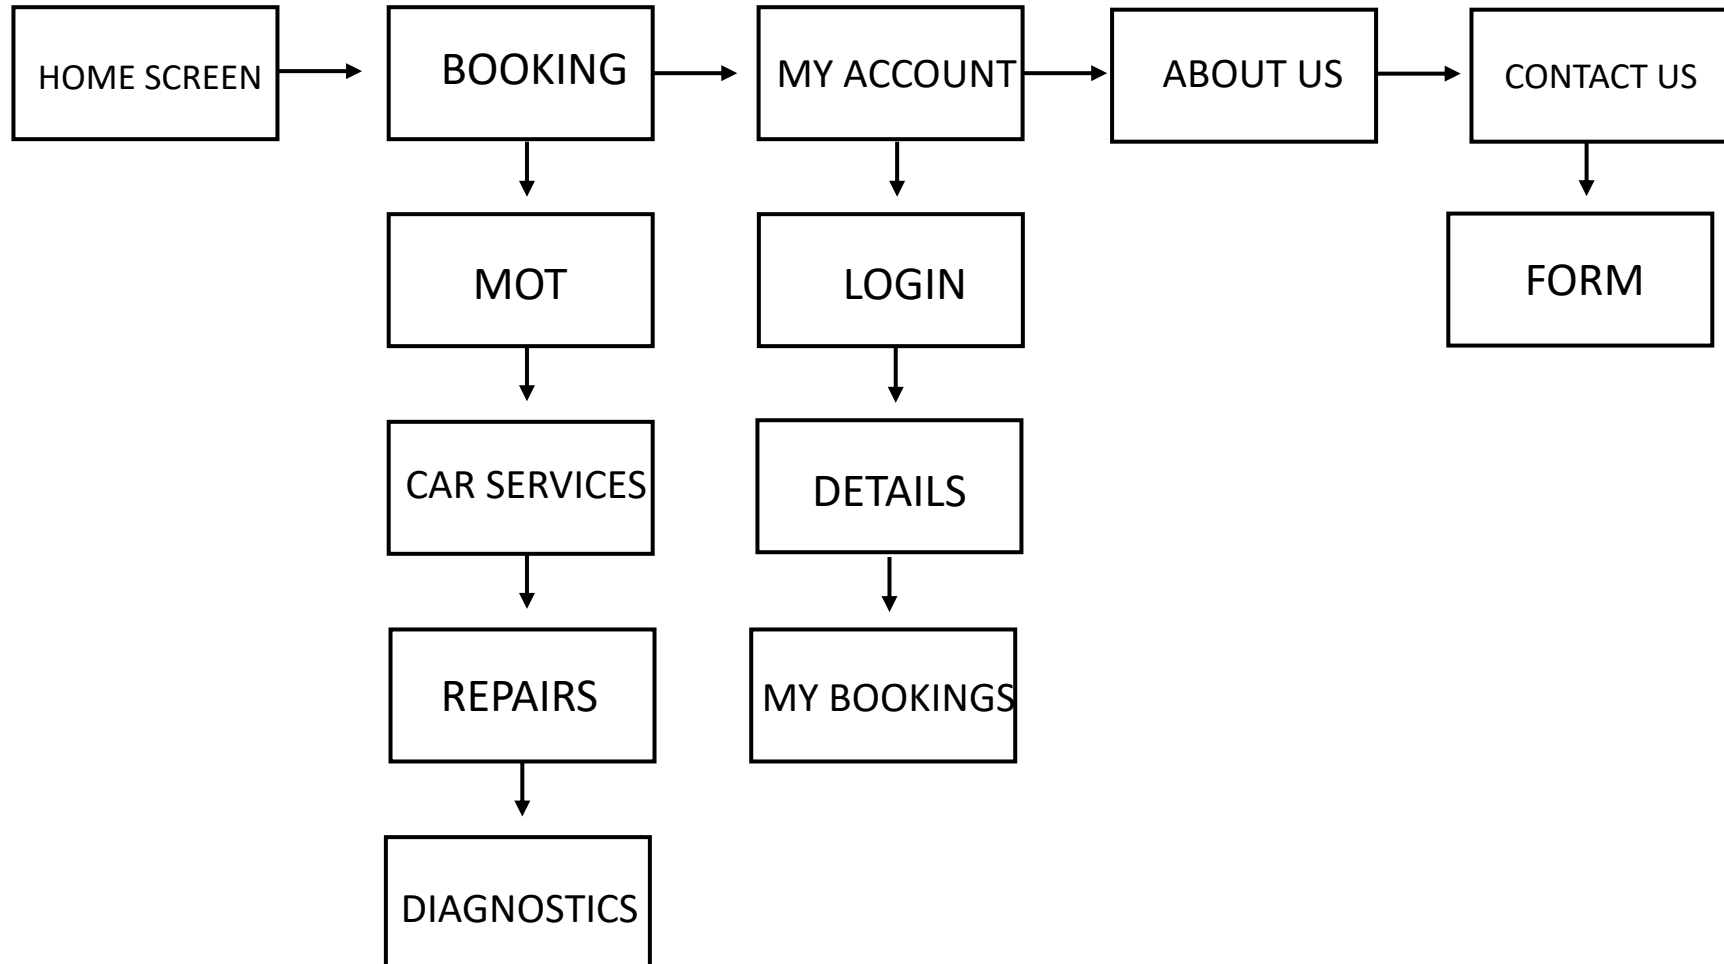

OVERALL CUSTOMER USER FLOW DIAGRAM