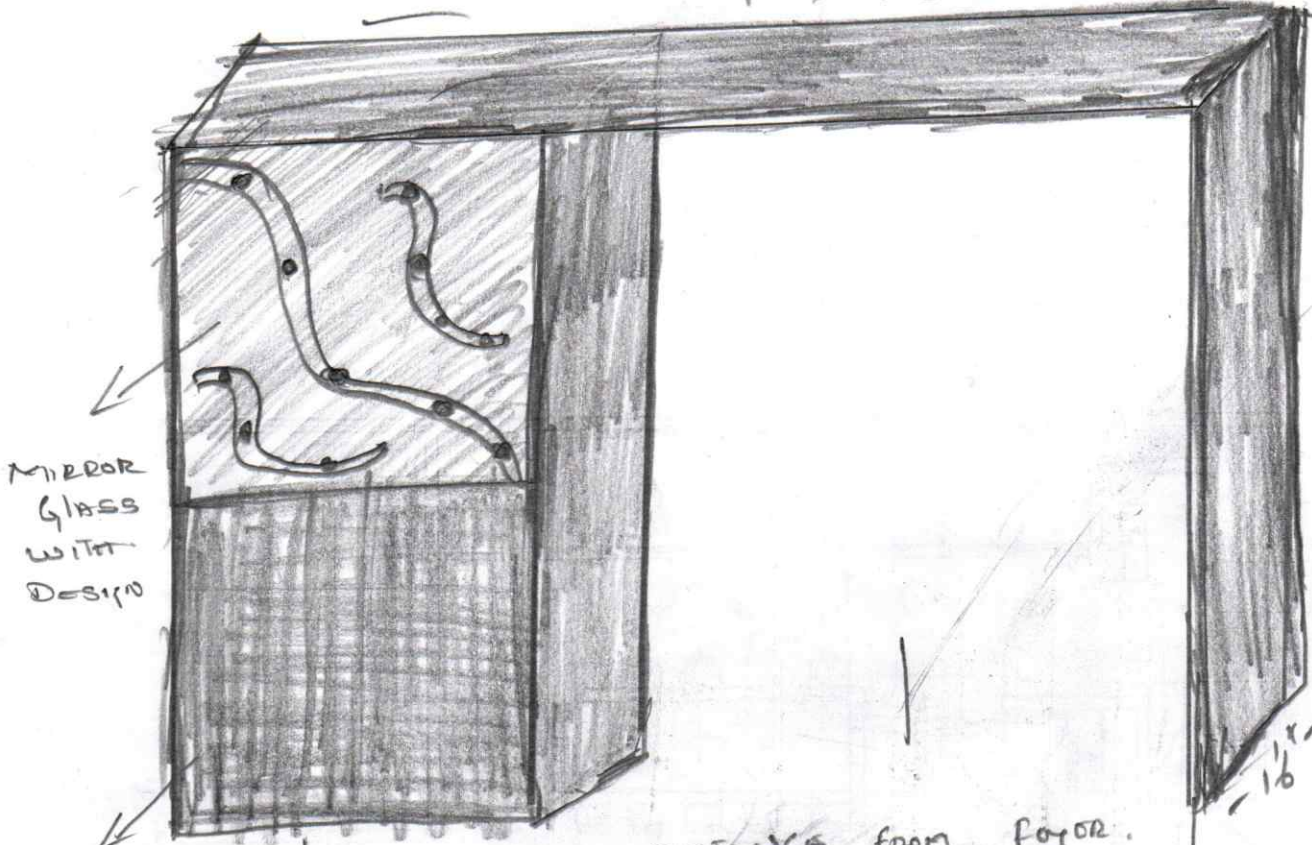

9' x 16"

MIRROR GLASS WITH DESIGN

WALL PARTITION

CONCRETE

30'

ENTRANCE from FOYER TO LIVING ROOM

16'

RIGHT SIDE

LEFT SIDE

9' x 19'

FALSE WOODEN CEILING